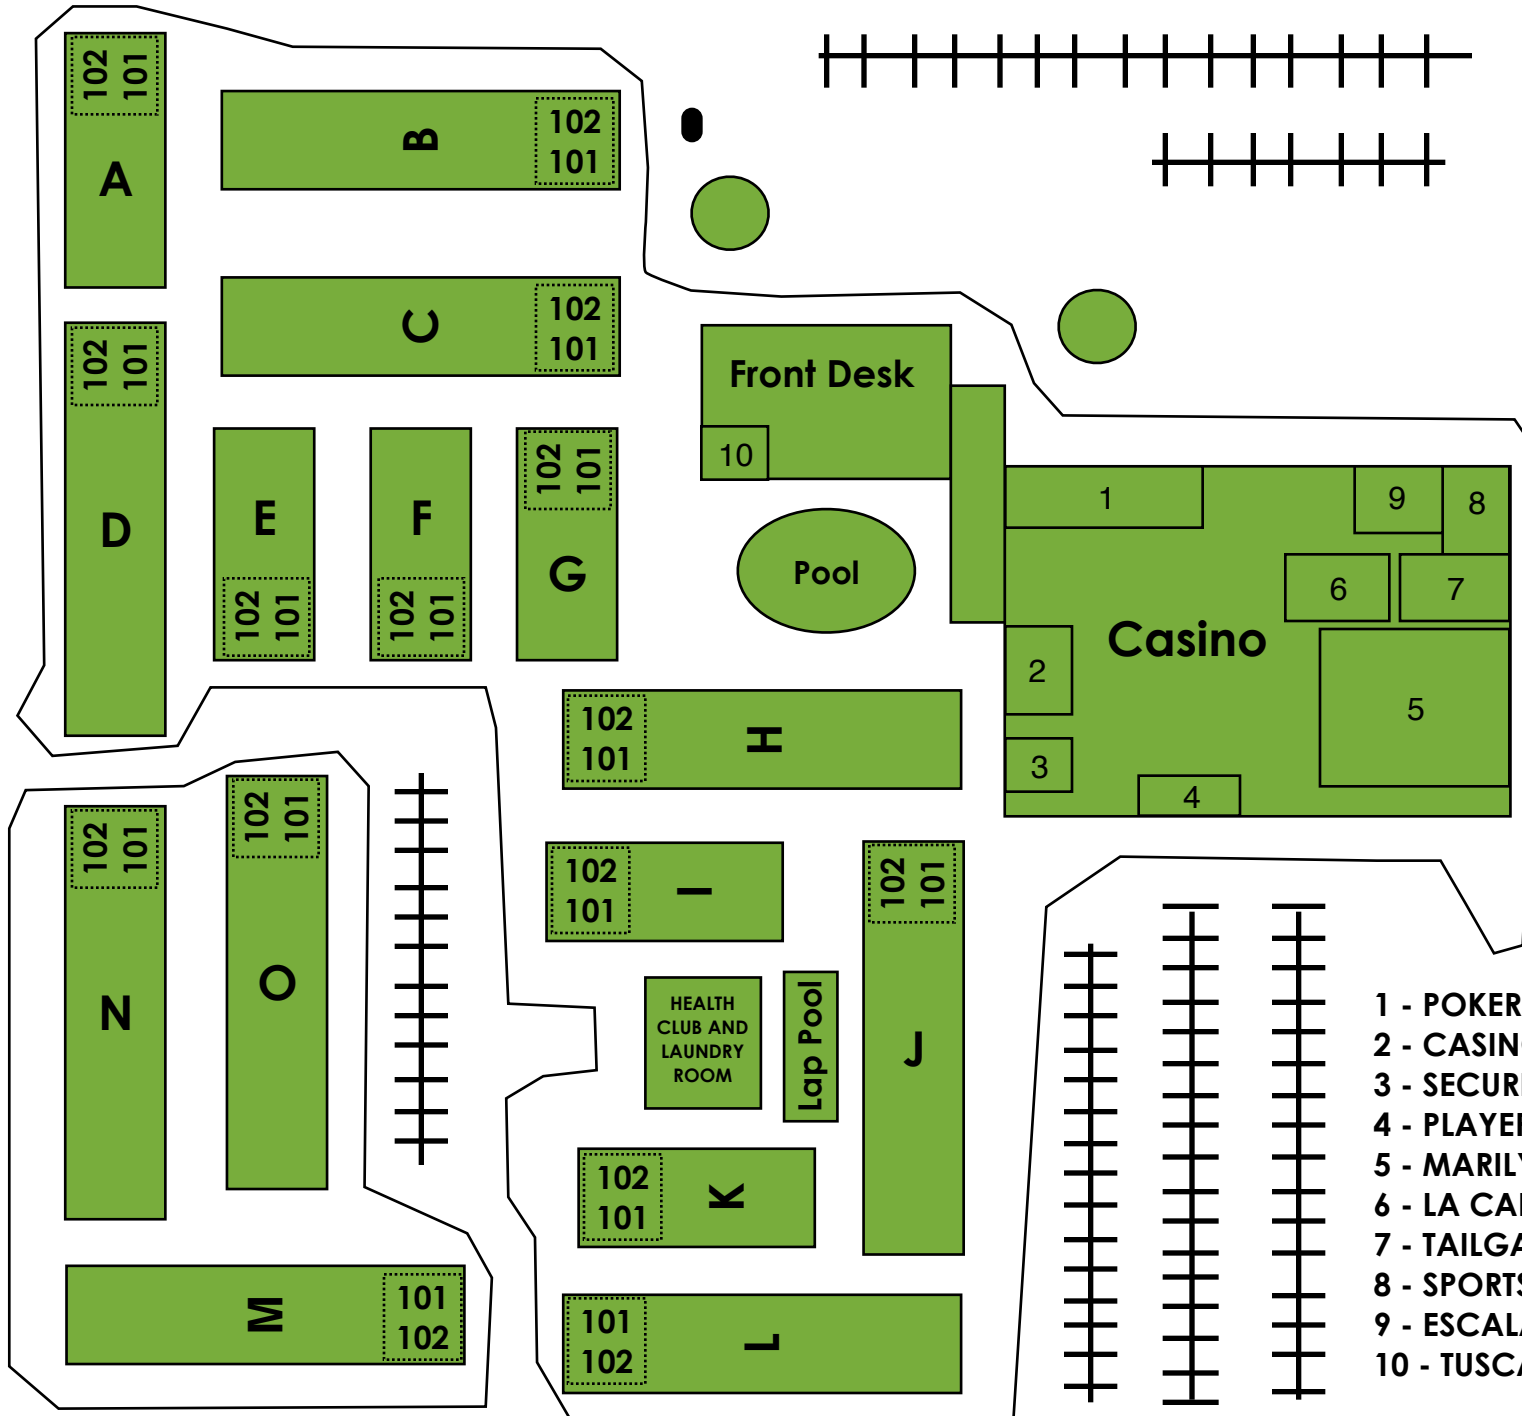

FLAMINGO ROAD

- 1 - POKER ROOM
- 2 - CASINO CAGE
- 3 - SECURITY PODIUM
- 4 - PLAYERS CLUB
- 5 - MARILYNS CAFE
- 6 - LA CANTINA
- 7 - TAILGATE SPORTSBAR
- 8 - SPORTSBOOK
- 9 - ESCALATOR
- 10 - TUSCANY GARDENS

TUSCANY SUITES & CASINO

CONFERENCE ROOMS